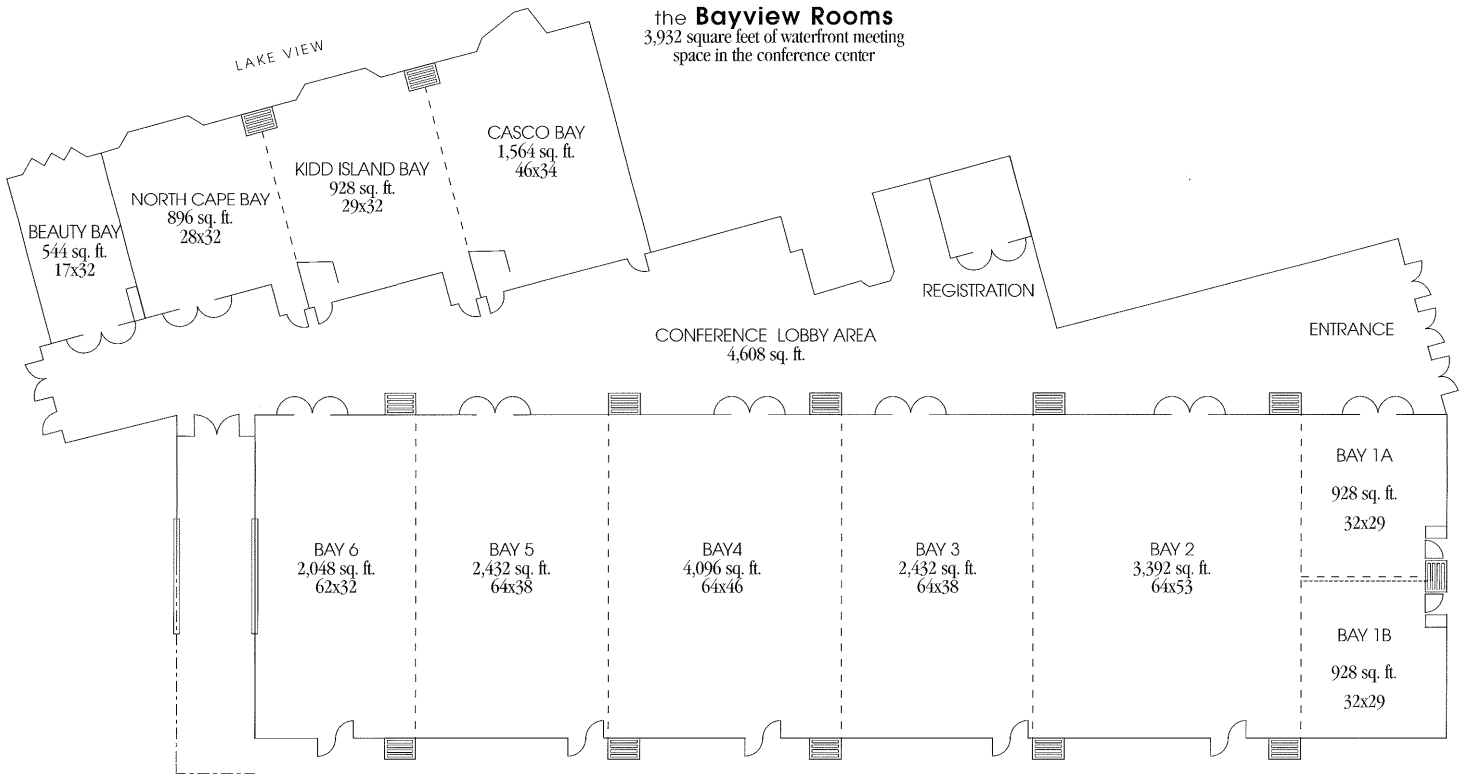

the **Bayview Rooms**
3,932 square feet of waterfront meeting space in the conference center

the **Conference Center Bays**
16,256 square feet in the conference center, 16 foot ceiling height
64x242 foot overall dimensions (Bay 1-6 Open)

the **Seventh Floor Boardrooms**
3,692 square feet overlooking Lake Coeur d'Alene
from the seventh floor of The Resort

the **Cabins**
1,088 square feet on the lobby level

The **Coeur d'Alene**
A resort on the lake