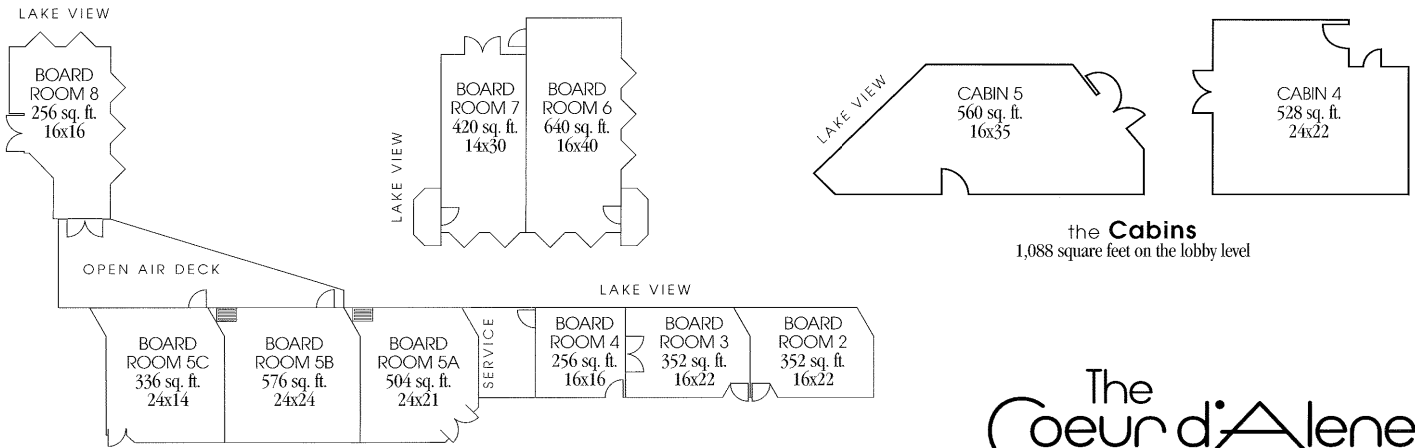

the **Bayview Rooms**
3,932 square feet of waterfront meeting space in the conference center

the **Conference Center Bays**
16,256 square feet in the conference center, 16 foot ceiling height
64x242 foot overall dimensions (Bay 1-6 Open)

the **Seventh Floor Boardrooms**
3,692 square feet overlooking Lake Coeur d'Alene
from the seventh floor of The Resort

the **Cabins**
1,088 square feet on the lobby level

The **Coeur d'Alene**
A resort on the lake